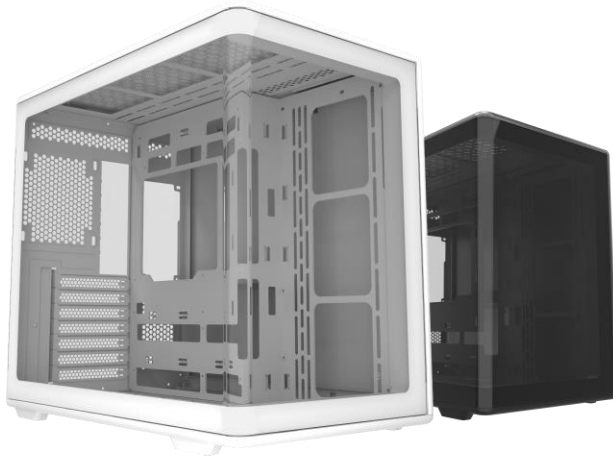

VERSION: 1.0
UPDATE: 24/04/2025

ELITE 600

The Elite 600 is a clean, functional ATX mid-tower chassis featuring a tempered glass side panel, USB 3.2 Gen 2x2 Type-C, and flexible cooling support.

With space for full-size GPUs and 360mm radiators, it's ready for any mainstream build.

*Essential by Design. Elite by Nature.
Available in both black and white colorations.*

FEATURES

Tempered Glass Panoramic Panel:

Premium tempered glass side panel provides a clear, unobstructed view of your build, showcasing your components in a sleek, modern style.

USB 3.2 Gen 2x2 Type-C:

Future-proof your build with USB 3.2 Gen 2x2 Type-C, offering ultra-fast data transfer speeds for modern devices and enhanced connectivity options.

Supports Double 360mm Radiator:

Built for high-performance setups, the Elite 600 supports up to two 360mm radiators, providing exceptional cooling for demanding builds.

Full-Size GPU Support:

With support for GPUs up to 425mm in length, this case offers ample space for the most powerful graphics cards, ensuring smooth gaming and performance.

Tool-Free Access Design :

Quickly install and upgrade components with the tool-free design, providing easy access to the interior and making system builds and maintenance a breeze.

Versatile Cooling Options:

Designed for maximum airflow, the Elite 600 features multiple fan mounting points and radiator support, offering flexibility for air or liquid cooling solutions.